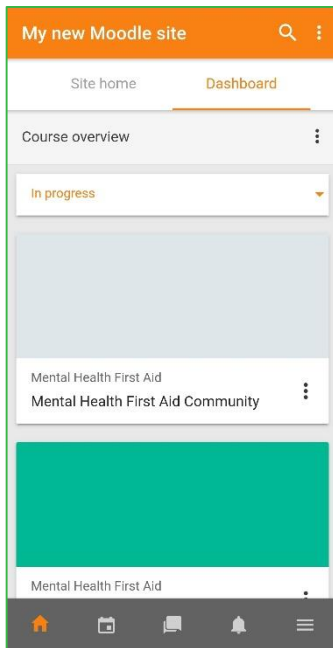

Open Play Store (for Android) or the App Store (for Apple)

Search for 'Moodle' and Install the app.

Under Your site address, write

<https://richmondfoundation.moodle.school>

Click 'Connect'

Fill in **Username** and **Password** with the details you were provided.

(The same Username and Password you use to login Moodle from the web)

Click '**Log In**'

Moodle will take you to the Dashboard.

Click on the course and the navigation is the same as the online version.