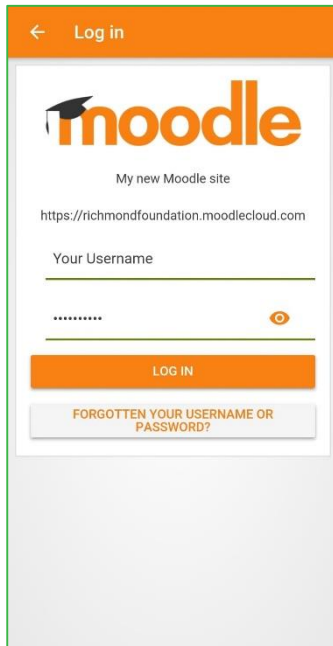

Open Play Store (for Android) or the App Store (for Apple)

Search for 'Moodle' and Install the app.

Under Your site address, write

<https://richmondfoundation.moodle.school>

Click 'Connect'

Fill in **Username** and **Password** with the details you were provided.

(The same Username and Password you use to login Moodle from the web)

Click '**Log In**'

Moodle will take you to the Dashboard.

Click on the course and the navigation is the same as the online version.