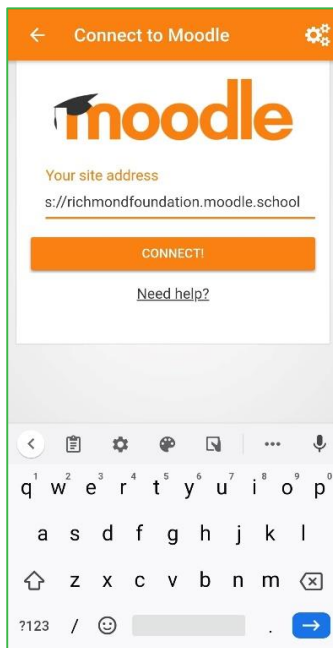

Open Play Store (for Android) or the App Store (for Apple)

Search for 'Moodle' and Install the app.

Under Your site address, write

<https://richmondfoundation.moodle.school>

Click 'Connect'

Fill in **Username** and **Password** with the details you were provided.